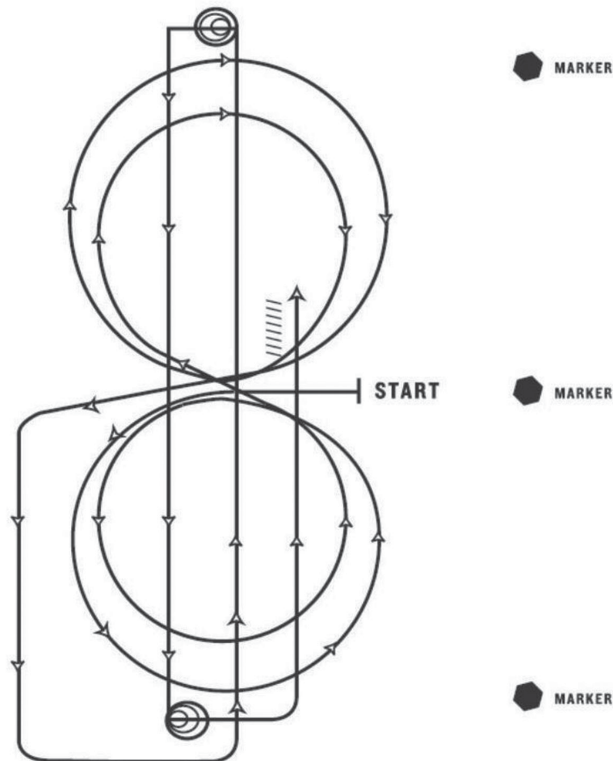

ALL Reined Cow Horse and Cow Horse Shows
Pattern 10

PATTERN 10-LOPE TOWARD

Start on left lead. At the center, without stopping or breaking gait, begin pattern facing toward the judge. Refer to rule 20.6.

1. Beginning on the left lead, complete 2 circles to the left. The first circle small and slow, the second circle large and fast. Change leads at the center of arena.
2. Complete 2 circles to the right. The first circle large and fast, the second circle small and slow. Change leads at the center of arena.
3. Continue around end of arena without breaking gait or changing leads, run down center of arena past end marker, and execute a square sliding stop.
4. Complete 3½ spins to the left.
5. Run down center of arena past end marker, and execute a square sliding stop.
6. Complete 3½ spins to the right.
7. Run down center of arena past center marker, and execute a square sliding stop.
8. Back up at least 10 feet. Hesitate to complete pattern.

VRH AND RHC RANCH REINING PATTERN 7

Mandatory Marker along Fence or Wall The judge shall indicate with markers on arena wall or fence the center of pattern. Judge shall also place markers on fence or wall at least 50' from each end of the arena.