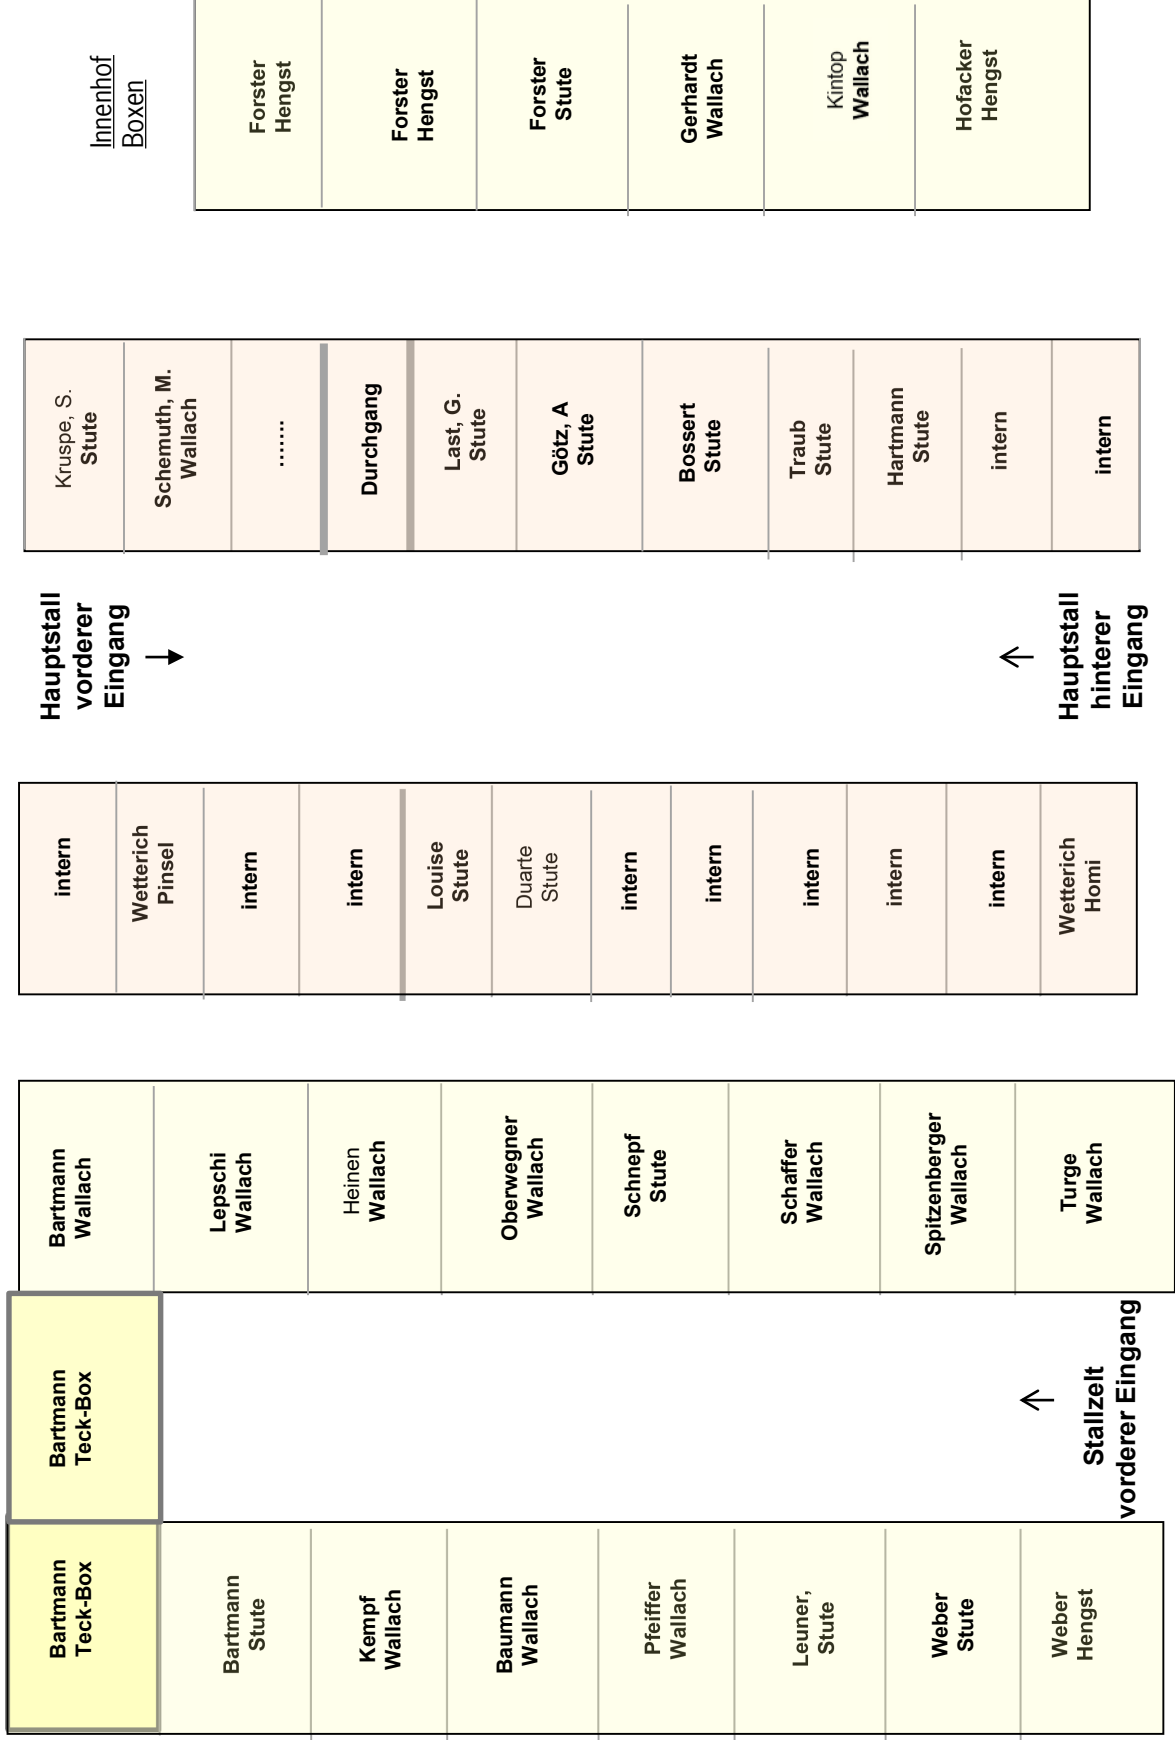

Boxenplan Sinsheim Open 2019